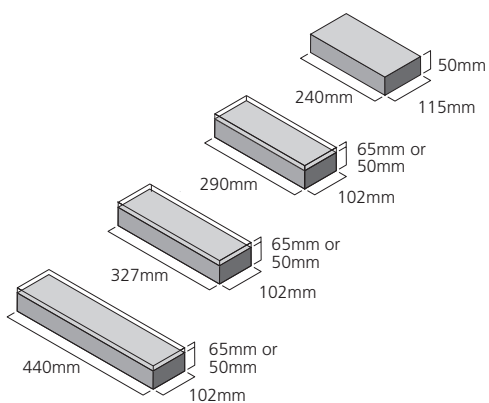

Linear |

linear
A NEW LINE IN ARCHITECTURE

A new line in architecture

Create desirable lines with the new Linear range.

The longer, thinner brick creates a dramatic and elongated effect which accentuates the linearity of the façade.

Linear's distinctive dimension gives complete flexibility and extends design options. This new range brings a variety of effects to any building exterior.

Private Housing, London | Linear Staffordshire Slate Blue Smooth

Linear Cheddar Golden

Linear Chesterton Red Smooth

Linear Staffordshire Slate Blue Smooth

Linear Leicester Red Stock

Linear Birtley Olde English

	Durability		Active Soluble Salts	Compressive Strength (N/mm ²)		Water Absorption (%)	Size Tolerances Mean & Range	Configuration	Type & Texture	Factory and Location	Product Code
Linear Birtley Olde English	F2	S2	30	13	Tm Rm	Solid		Waterstruck	Leicester, Leicestershire	2602	
Linear Cheddar Golden	F2	S2	50	12	T2 R1	Vertically Perforated		Wirecut Smooth	Cattybrook, Bristol	0611	
Linear Chesterton Red Smooth	F2	S2	75	7	T2 R1	Vertically Perforated		Wirecut Smooth	Chesterton, Newcastle-under-Lyme	2901	
Linear Leicester Red Stock	F2	S2	20	19	T2 R1	Frogged		Stock Sandfaced	Leicester, Leicestershire	4930	
Linear Staffordshire Slate Blue Smooth	F2	S2	75	5	T2 R1	Vertically Perforated		Wirecut Smooth	Lodge Lane, Cannock	2232	